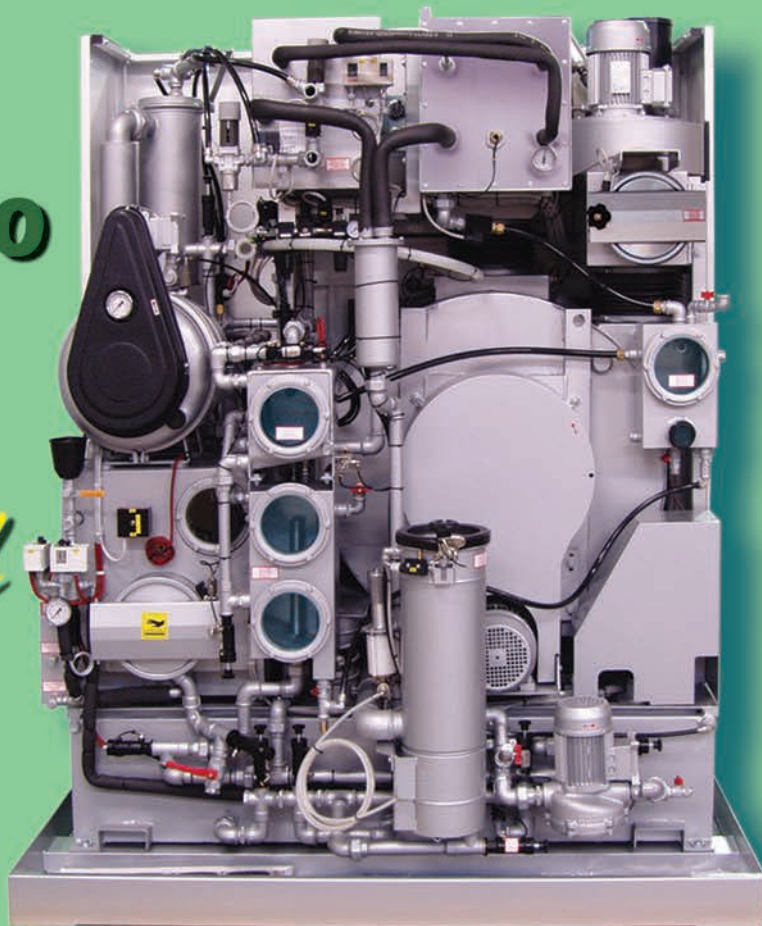

ITALCLEAN

Multisolvent

DT

300 360 500 900

Soft mounted

DT

300 360 500 900

Soft mounted